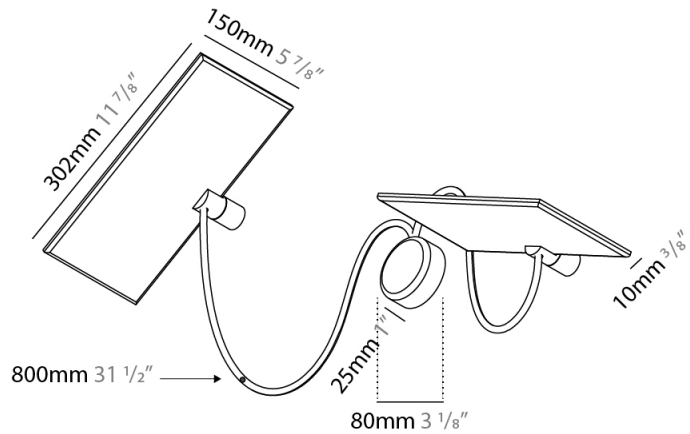

GENERAL

Series: GiuUp
 Subseries: GiuUp 2
 Partner: Icone
 Division: Design
 Installation: Surface
 Product Type: Wall Surface
 Mounting Location: Wall
 Light Distribution: Adjustable

PHYSICAL

Shape: Rectangle
 Length (mm): 302
 Length (in): 11 7/8
 Width (mm): 150
 Width (in): 5 7/8
 Fixture Finish: WHI / BLK / DGY
 Fixture Material: Aluminum
 Cable Details: 800mm / 31 1/2" per panel

OPTICAL

RATINGS AND CERTIFICATIONS

Certified By: Certified for North American Standards
 IP rating: IP20

Ø108mm 4 1/4"

3 J-Box Cover Plate included

GIUUP 2 SURFACE

D43034-

PROJECT	_____
TYPE	_____
SPECIFIER	_____
QUANTITY	_____
DATE	_____

GENERAL

Series: GiuUp
 Subseries: GiuUp 2
 Partner: Icône
 Division: Design
 Installation: Surface
 Product Type: Wall Surface
 Mounting Location: Wall
 Light Distribution: Adjustable

PHYSICAL

Shape: Rectangle
 Length (mm): 302
 Length (in): 11 7/8
 Width (mm): 150
 Width (in): 5 7/8
 Fixture Finish: WHI / BLK / DGY
 Fixture Material: Aluminum
 Cable Details: 800mm / 31 1/2" per panel