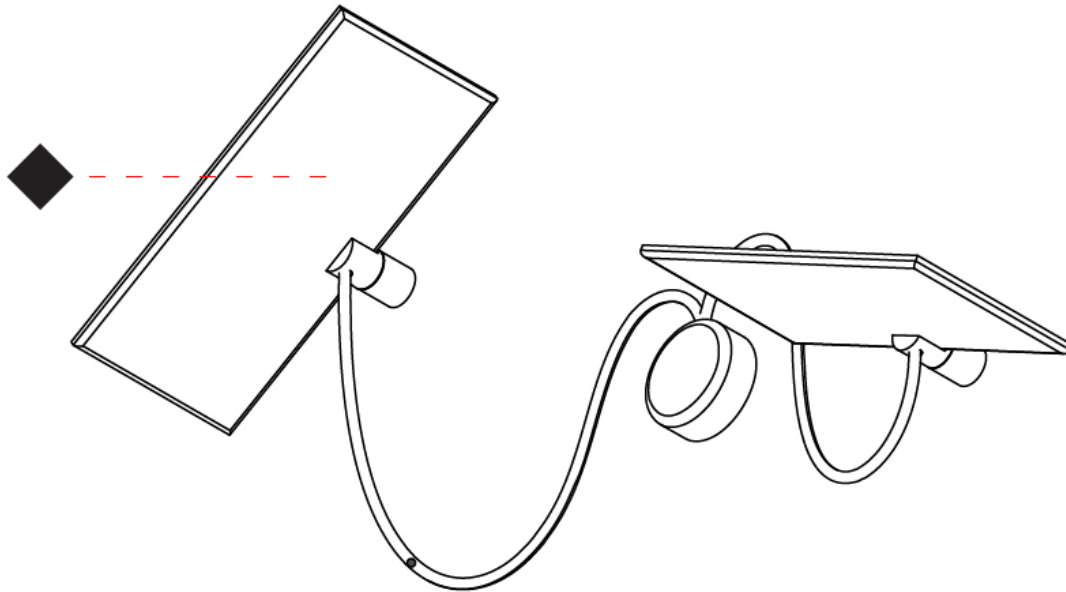

GIUUP 2 SURFACE

D43034-

PROJECT	_____
TYPE	_____
SPECIFIER	_____
QUANTITY	_____
DATE	_____

D