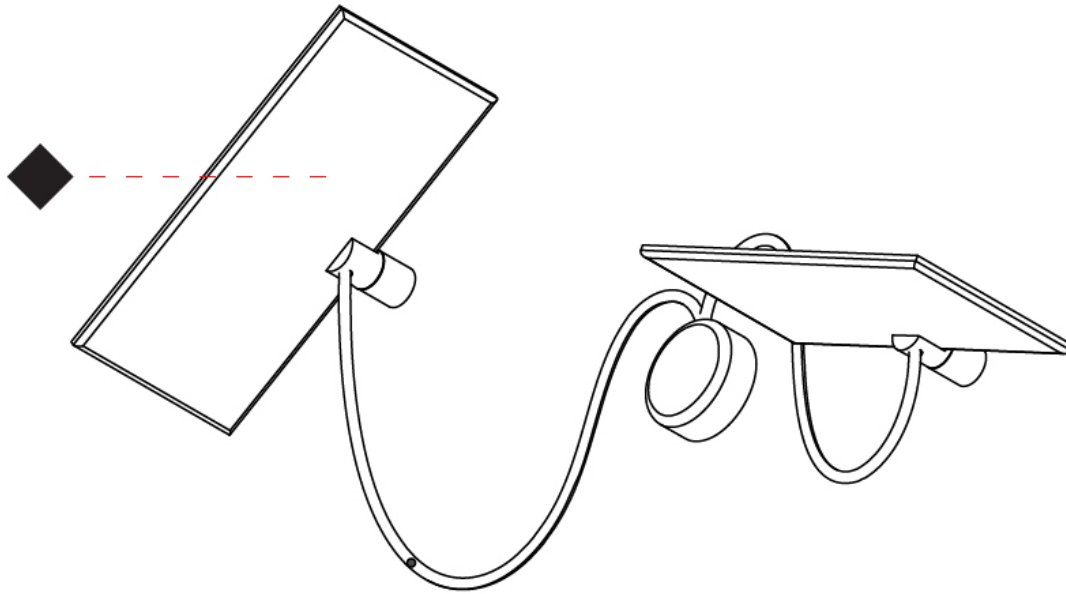

GIUUP 2 SURFACE

D43035-

PROJECT	_____
TYPE	_____
SPECIFIER	_____
QUANTITY	_____
DATE	_____

D